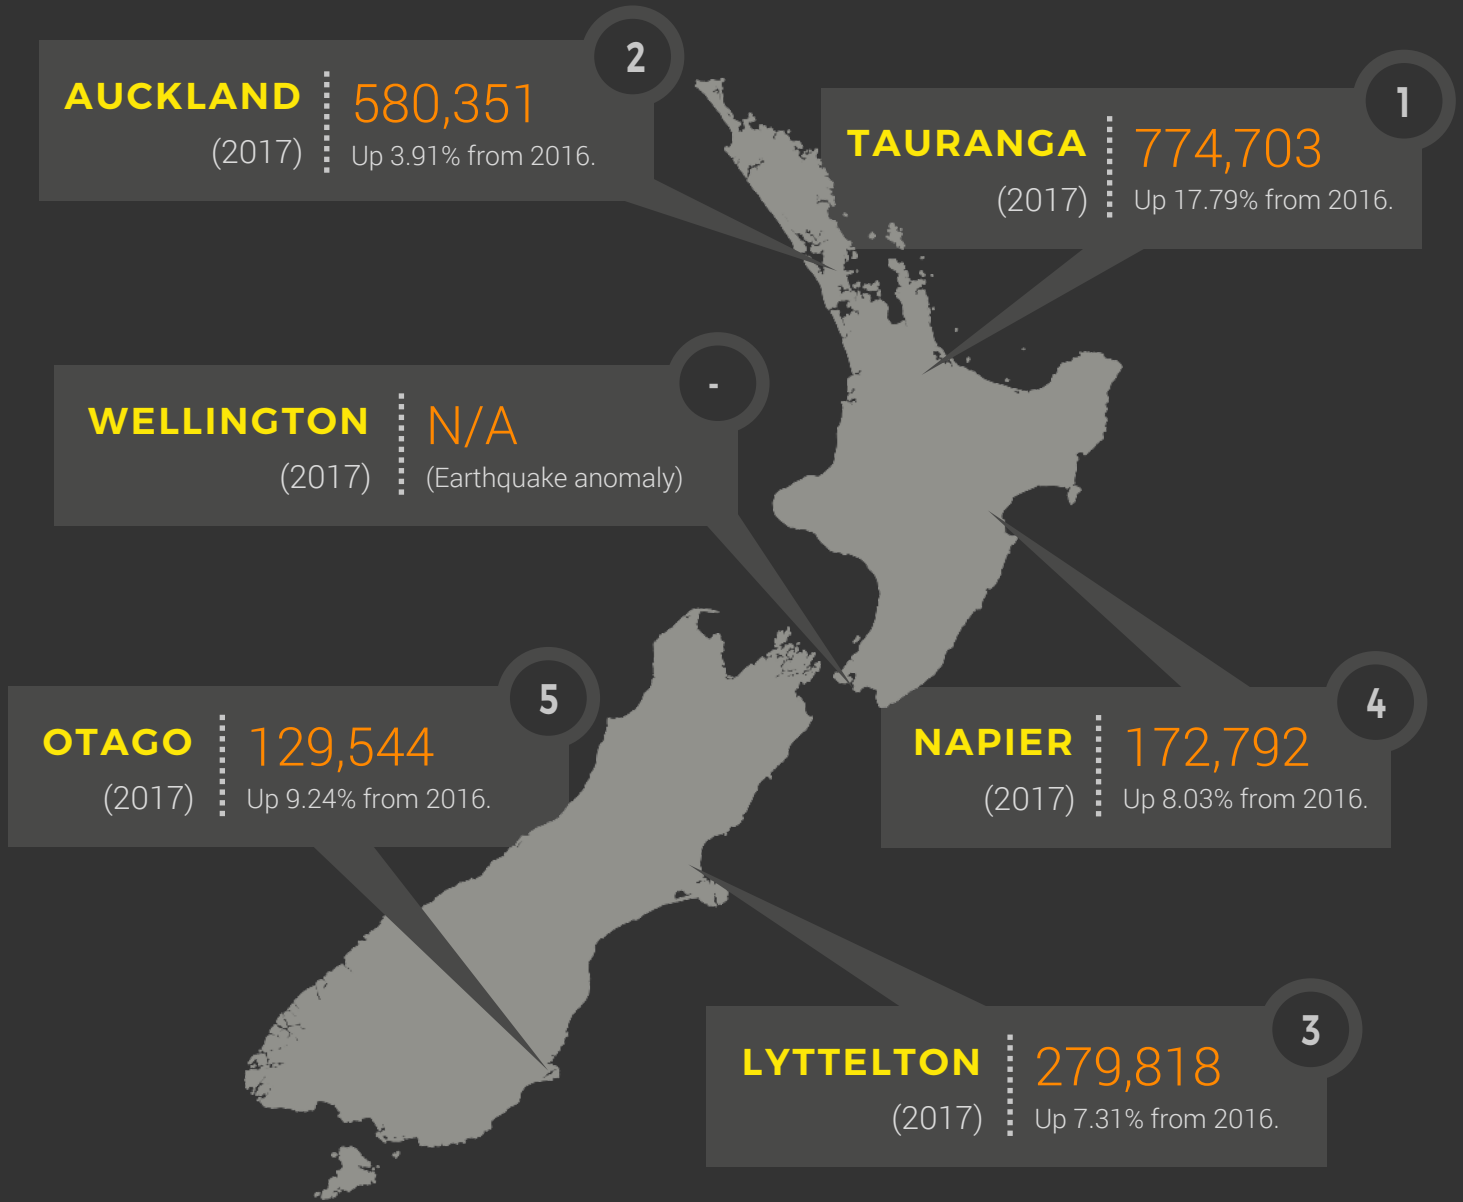

CONTAINER HANDLING:

Annual Port Statistics

Based on quantitative annual statistics from the Ministry of Transport New Zealand, dated 29th January 2018.

2013 - 2017

Combined Port Containers