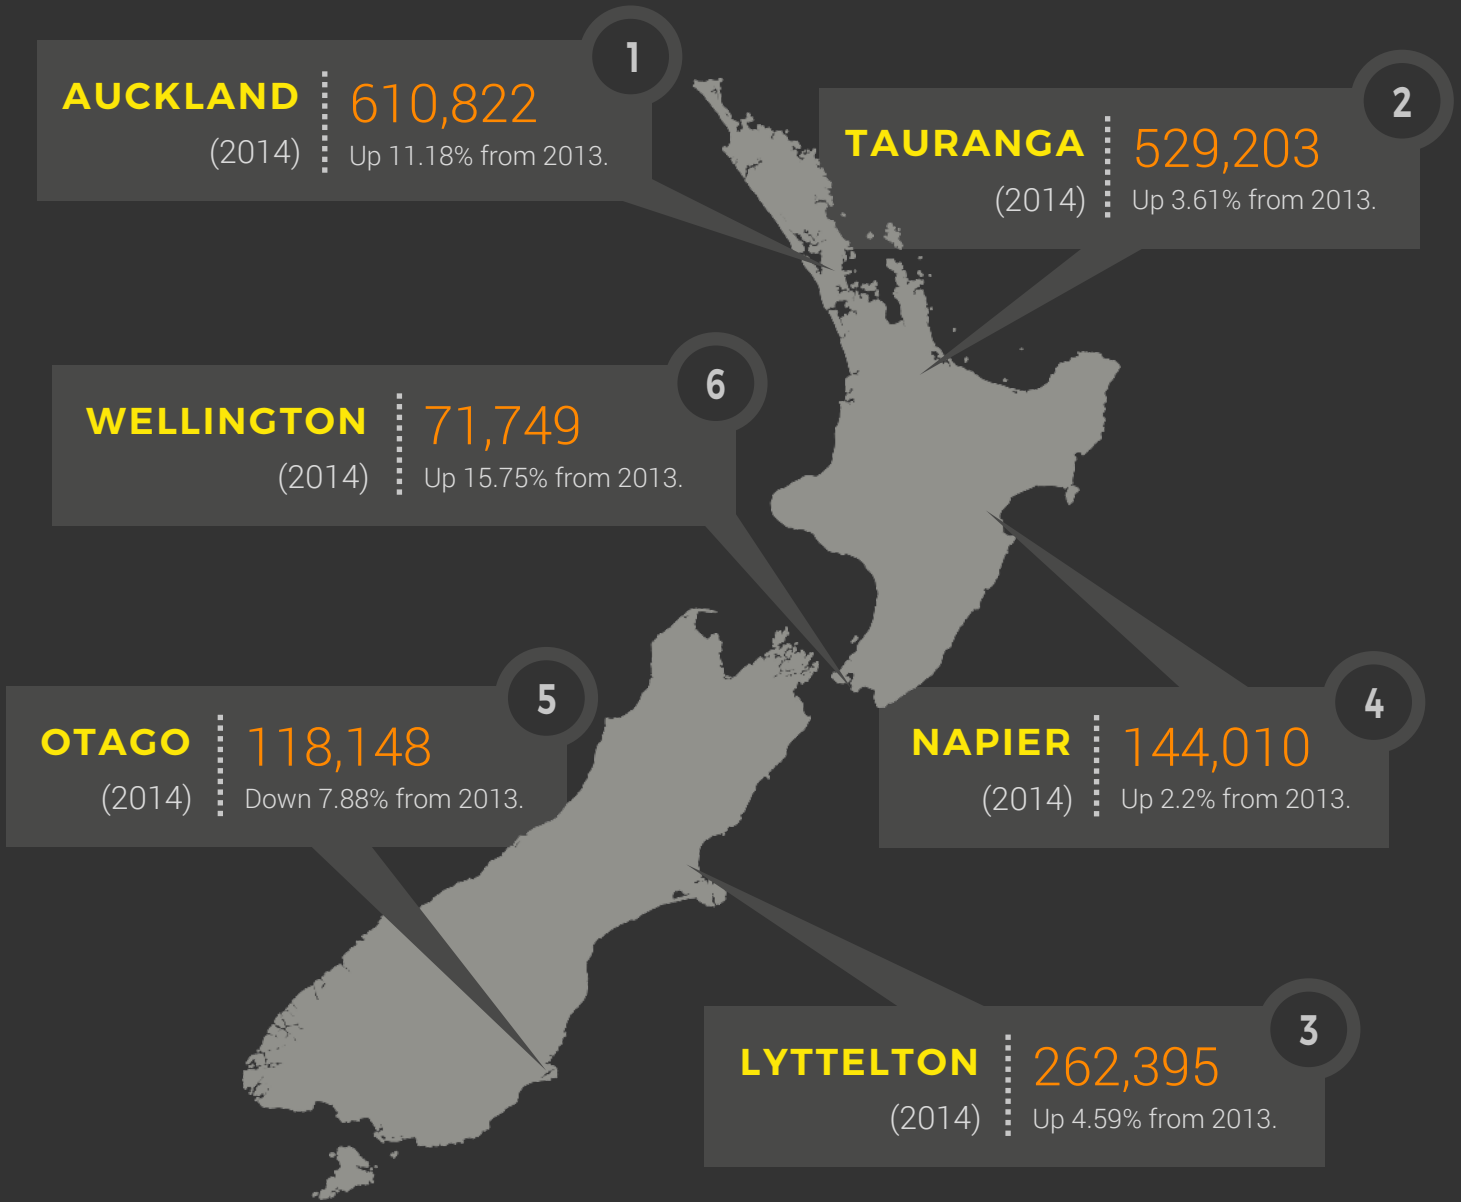

CONTAINER HANDLING:

Annual Port Statistics

Based on quantitative annual statistics from the Ministry of Transport New Zealand, dated 5th February 2015.

2010 - 2014

Combined Port Containers