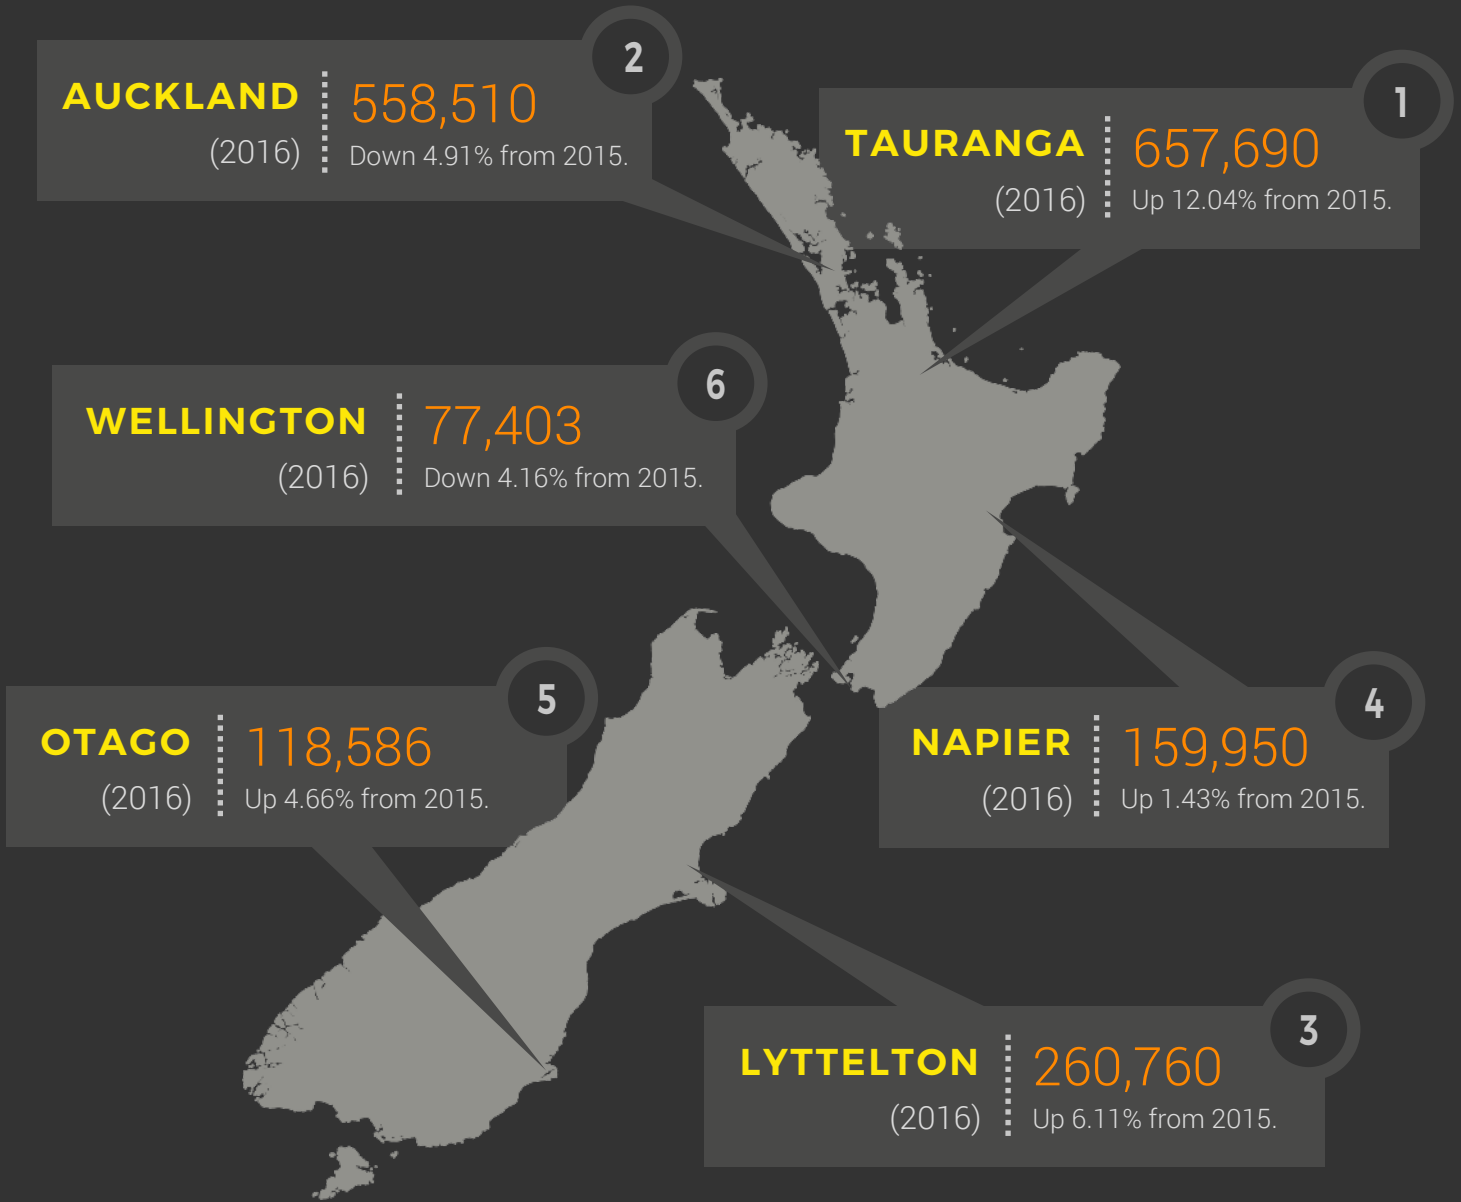

CONTAINER HANDLING:

Annual Port Statistics

Based on quantitative annual statistics from the Ministry of Transport New Zealand, dated 20th February 2017.

2012 - 2016

Combined Port Containers